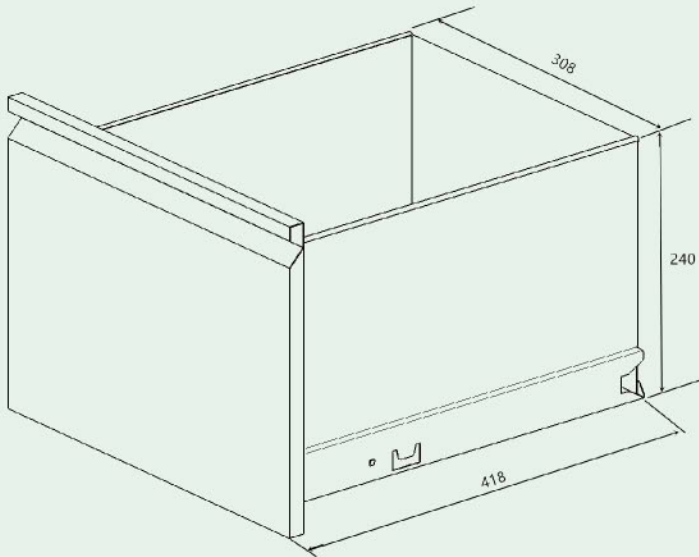

UMP04/20F(s)

UMP04/20F(s) 1 Drawer Steel Mobile Pedestal

Product Dimensions (mm)	H528*W386*D477
Product Weight (KGS)	20
Material	Steel
Frame Finish	White/Black/Silver
Mobile	Yes
Thickness (mm)	0.7mm
Number Of Drawers	1 Book Shelf +1 File Drawer
Lockable	Yes
Wheels	4 Wheel
Marble Counter	Optional