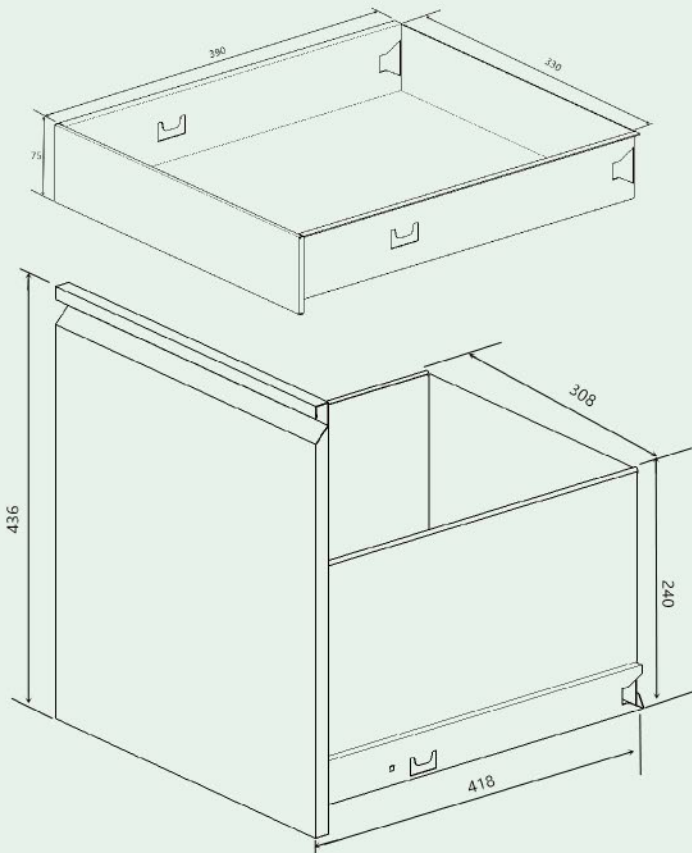

## UMP05/20F(b) 2 Drawer Steel Mobile Pedestal

<b>Product Dimensions (mm)</b>	H528*W386*D477
<b>Product Weight (KGS)</b>	20
<b>Material</b>	Steel
<b>Frame Finish</b>	White/Black/Silver
<b>Mobile</b>	Yes
<b>Thickness (mm)</b>	0.7mm
<b>Number Of Drawers</b>	1 Box+1 File Drawer
<b>Lockable</b>	Yes
<b>Wheels</b>	4 Wheel
<b>Marble Counter</b>	Yes

## UMP04/20F(s) 1 Drawer Steel Mobile Pedestal

<b>Product Dimensions (mm)</b>	H528*W386*D477
<b>Product Weight (KGS)</b>	20
<b>Material</b>	Steel
<b>Frame Finish</b>	White/Black/Silver
<b>Mobile</b>	Yes
<b>Thickness (mm)</b>	0.7mm
<b>Number Of Drawers</b>	1 Book Shelf +1 File Drawer
<b>Lockable</b>	Yes
<b>Wheels</b>	4 Wheel
<b>Marble Counter</b>	Optional